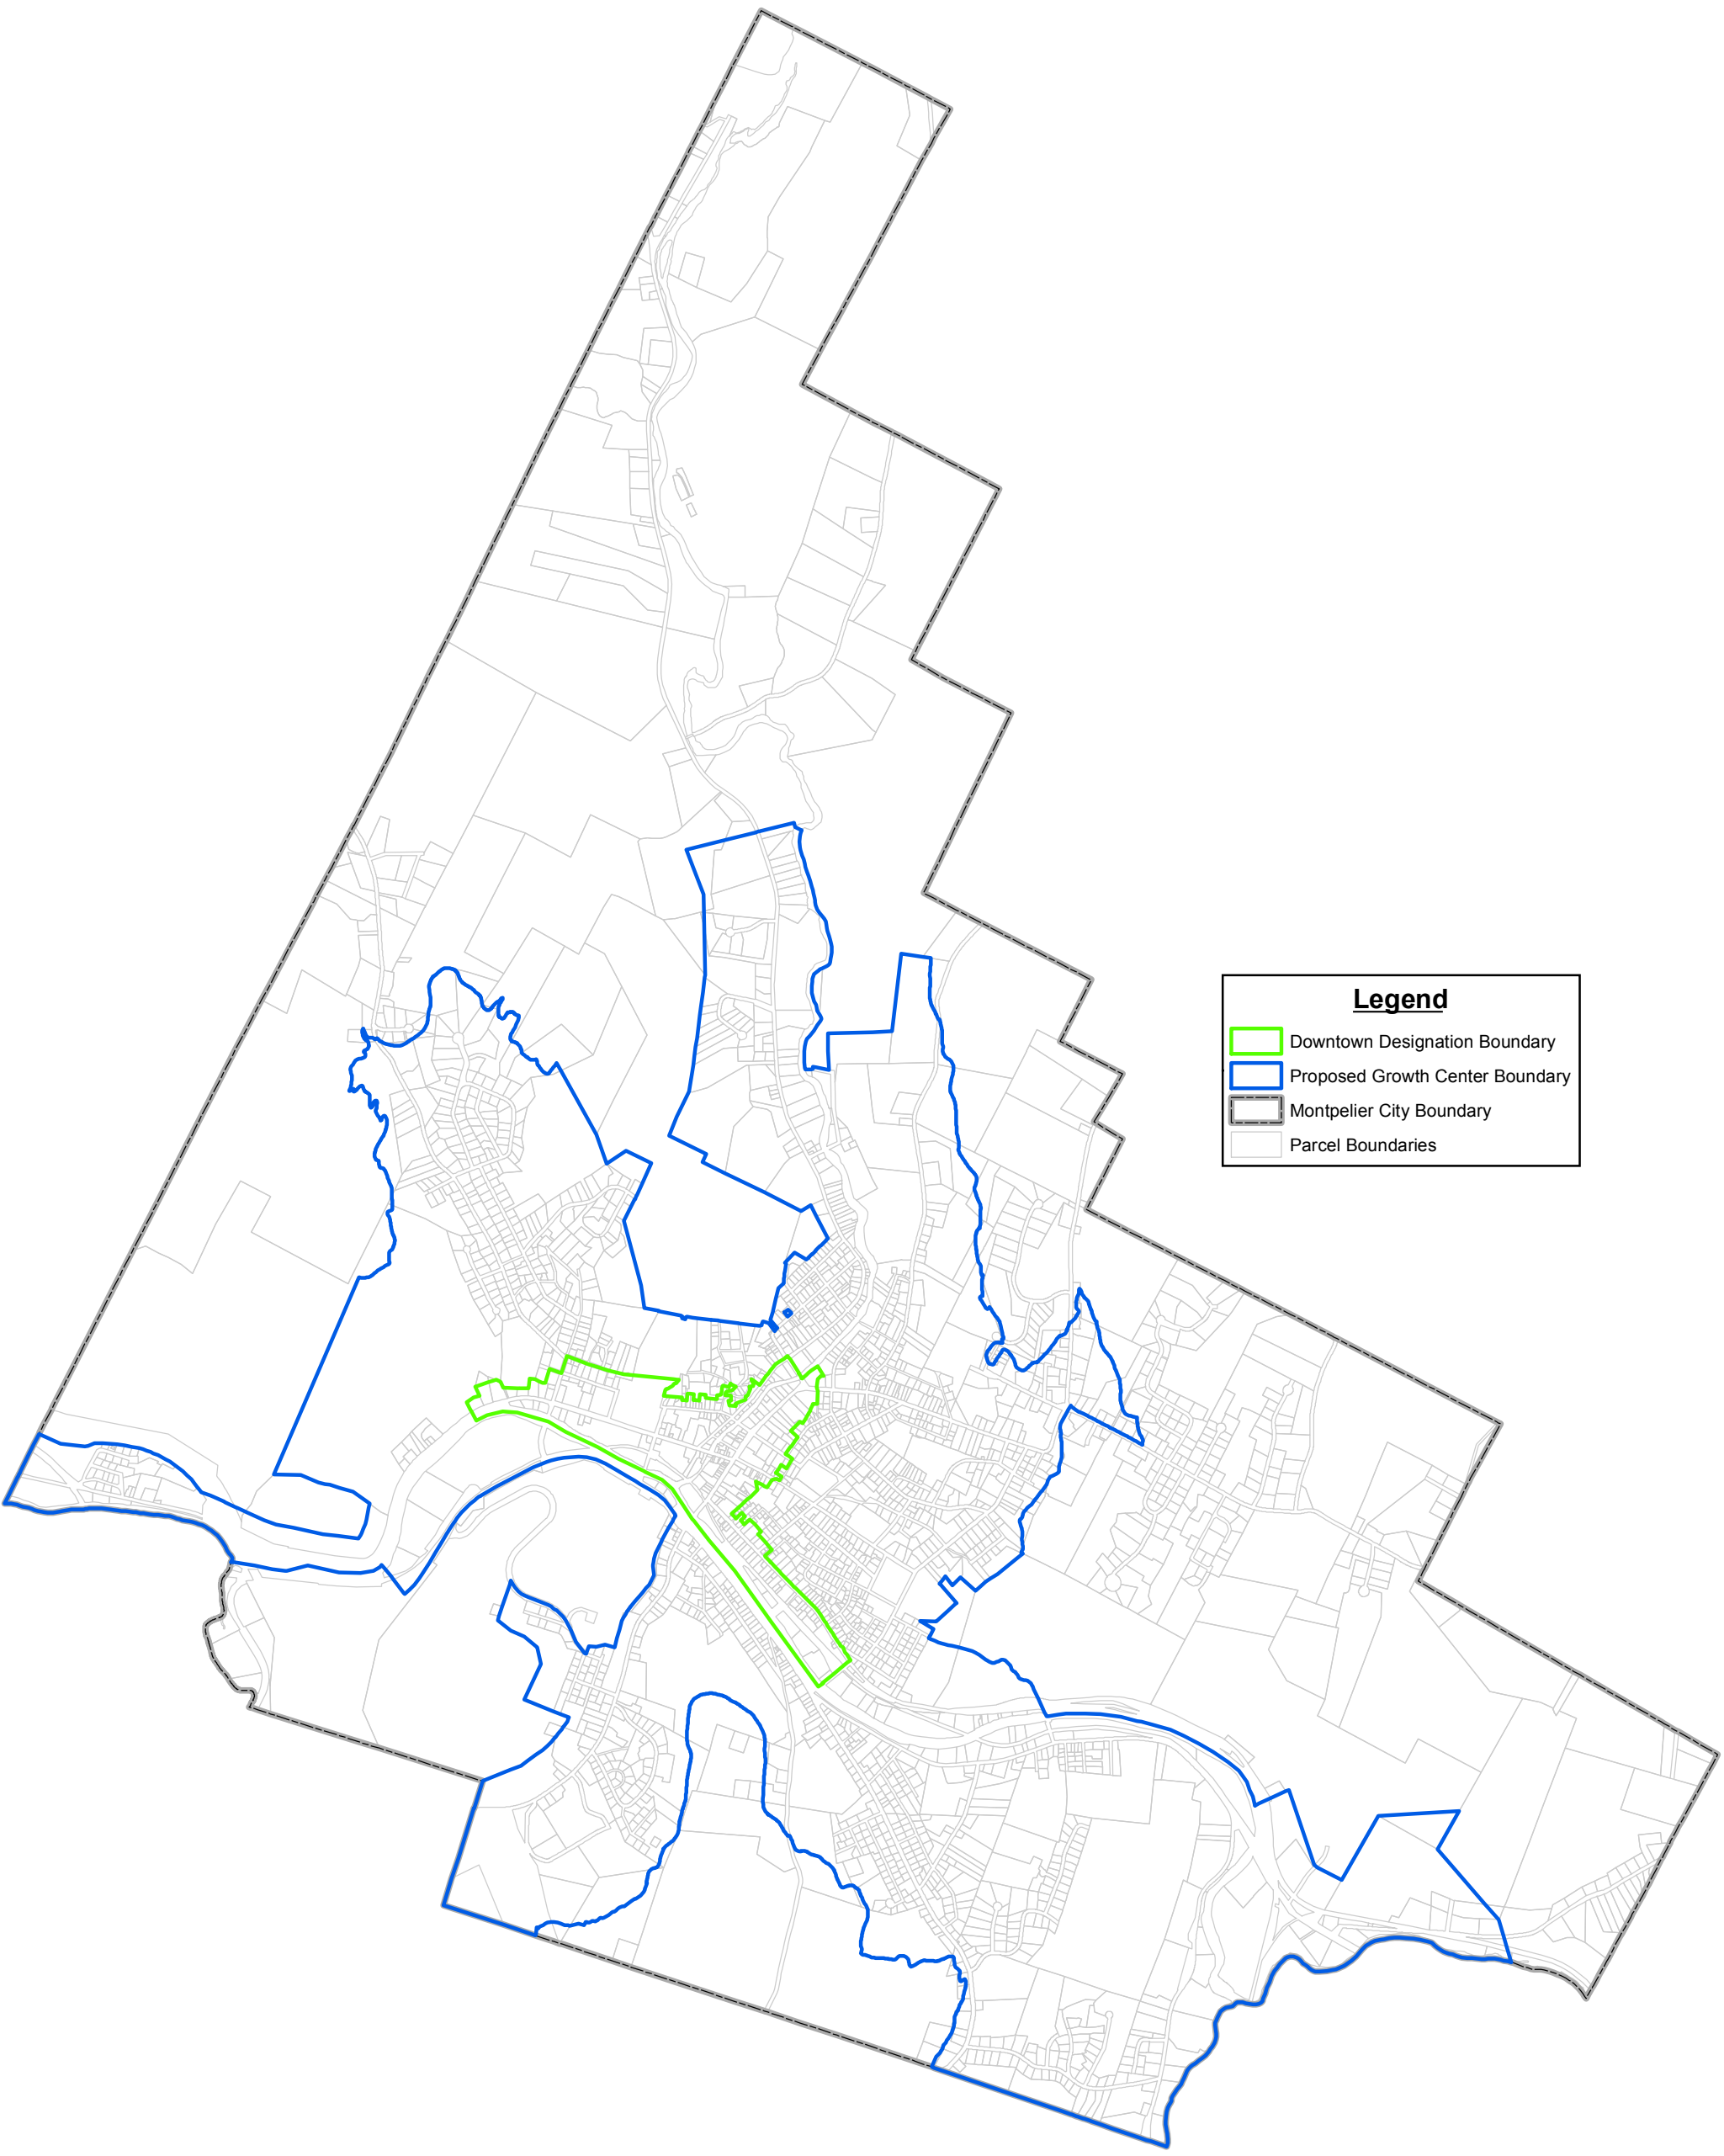

Montpelier Designated Downtown and Proposed Growth Center Boundary

Legend

-  Downtown Designation Boundary
-  Proposed Growth Center Boundary
-  Montpelier City Boundary
-  Parcel Boundaries

Map created 7/9/08 by CVRPC.
N:\Projects\2008\Montpelier Build Out\Boundaries11x17.mxd

Data is only as accurate as the original sources.
This map is for planning purposes only.
This map may contain errors and omissions.