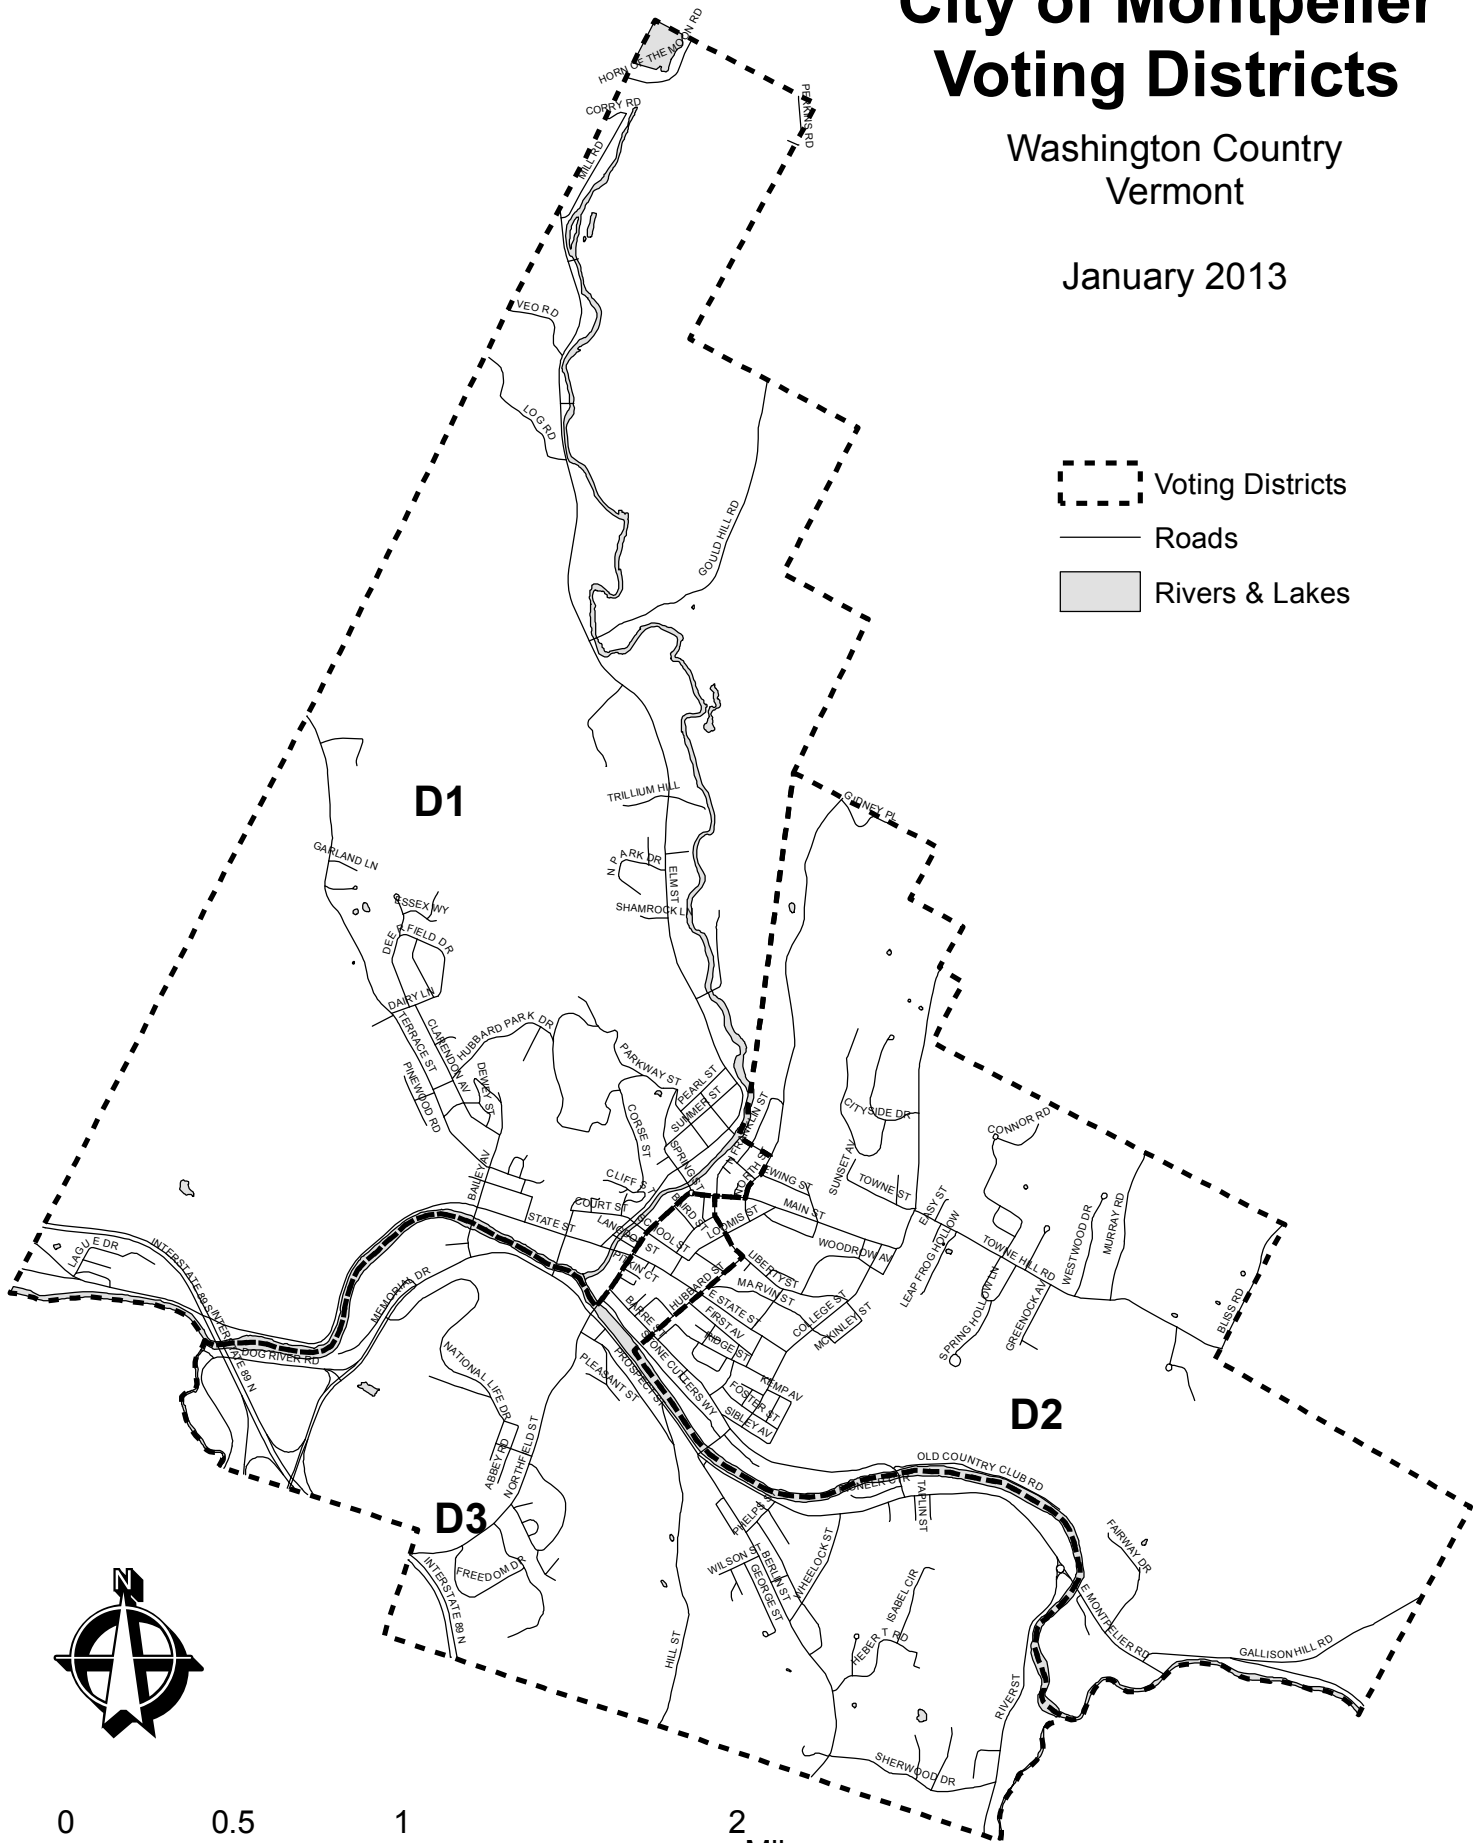

City of Montpelier Voting Districts

Washington County
Vermont

January 2013

-  Voting Districts
-  Roads
-  Rivers & Lakes

0 0.5 1 2 Miles