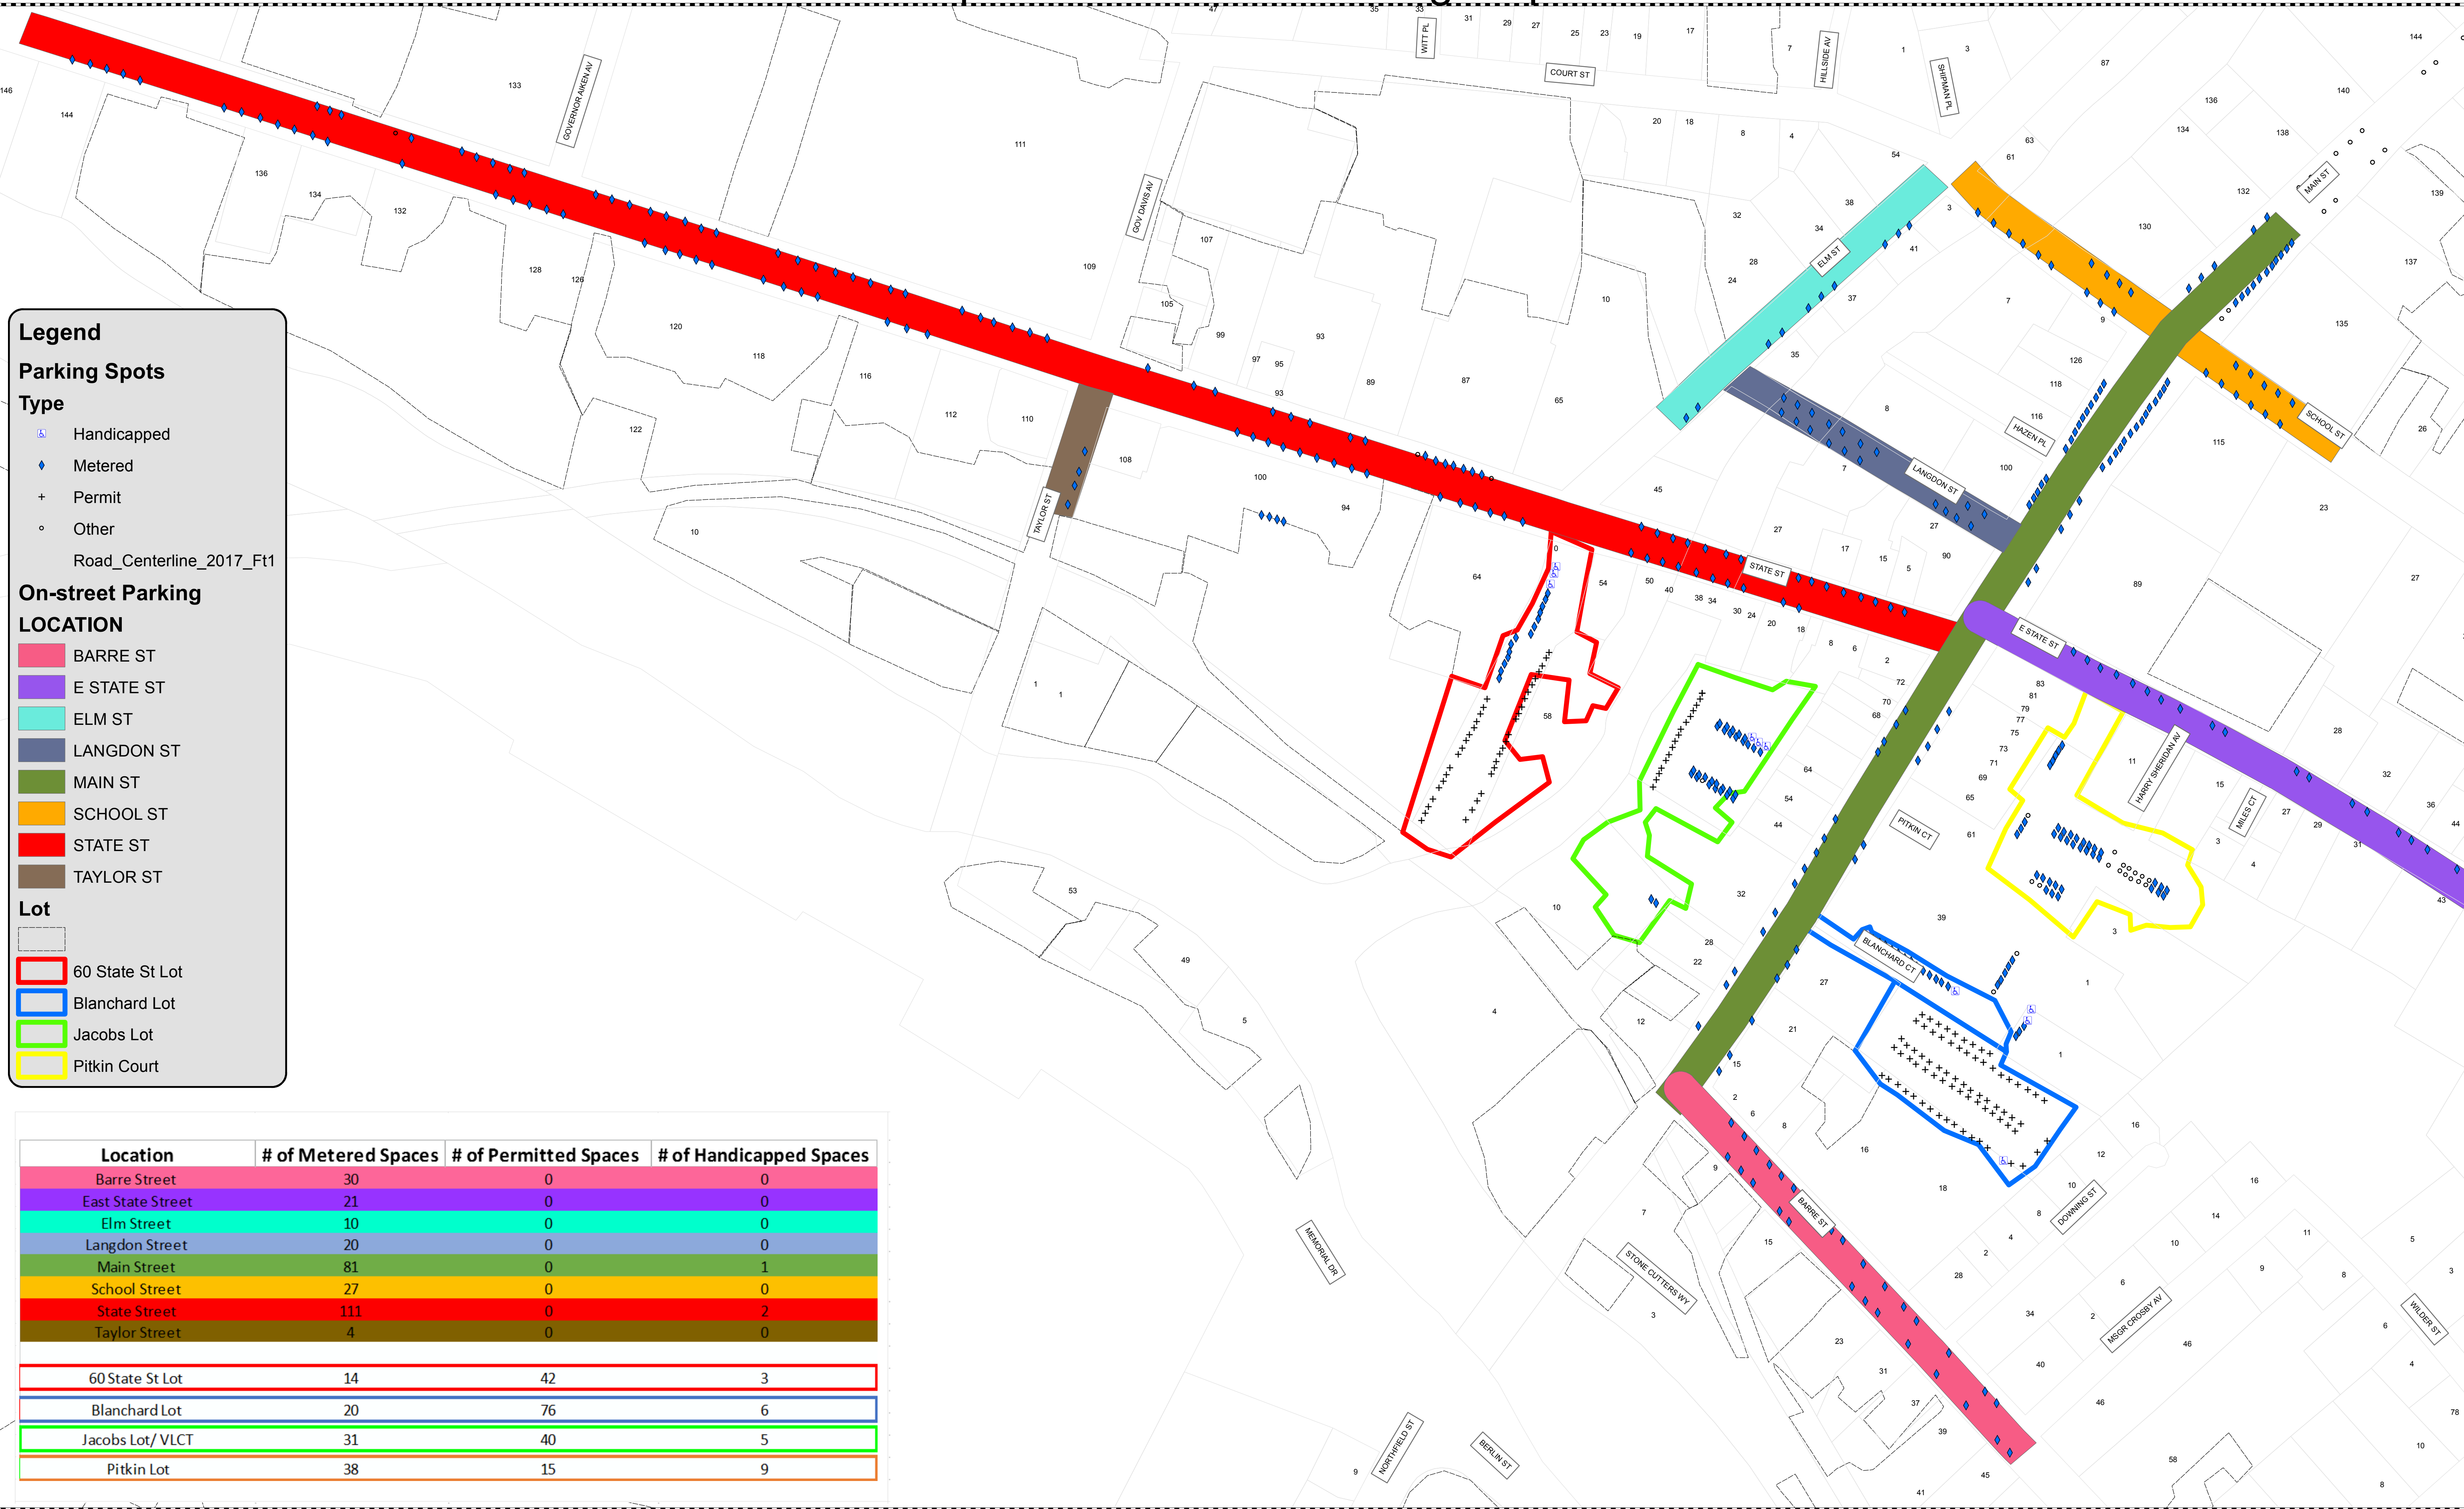

Montpelier Downtown Parking Map

Legend

Parking Spots

Type

- Handicapped
- Metered
- Permit
- Other

Road_Centerline_2017_Ft1

On-street Parking

LOCATION

- BARRE ST
- E STATE ST
- ELM ST
- LANGDON ST
- MAIN ST
- SCHOOL ST
- STATE ST
- TAYLOR ST

Lot

- 60 State St Lot
- Blanchard Lot
- Jacobs Lot
- Pitkin Court

Location	# of Metered Spaces	# of Permitted Spaces	# of Handicapped Spaces
Barre Street	30	0	0
East State Street	21	0	0
Elm Street	10	0	0
Langdon Street	20	0	0
Main Street	81	0	1
School Street	27	0	0
State Street	111	0	2
Taylor Street	4	0	0
60 State St Lot	14	42	3
Blanchard Lot	20	76	6
Jacobs Lot/ VLCT	31	40	5
Pitkin Lot	38	15	9